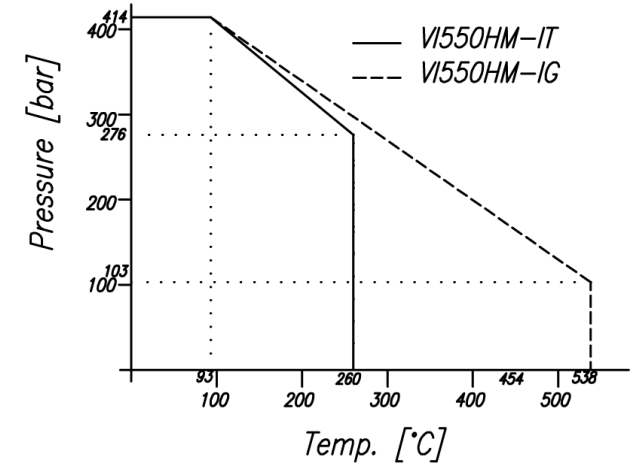

VI5D DOUBLE BLOCK & BLEED INTEGRAL VALVE

NOTES:
ALL DIMENSIONS ARE IN [MM]
ORIFICE: \varnothing 5 mm
(*) PLUGS: Same material as the body.