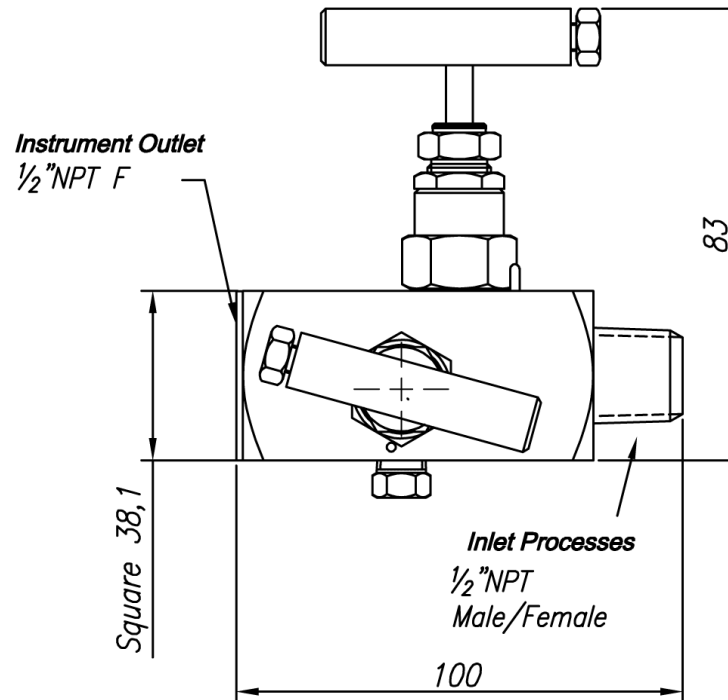

VI5D DOUBLE BLOCK & BLEED INTEGRAL VALVE

NOTES:
ALL DIMENSIONS ARE IN [MM]
ORIFICE: \varnothing 5 mm
(*) PLUGS: Same material as the body.