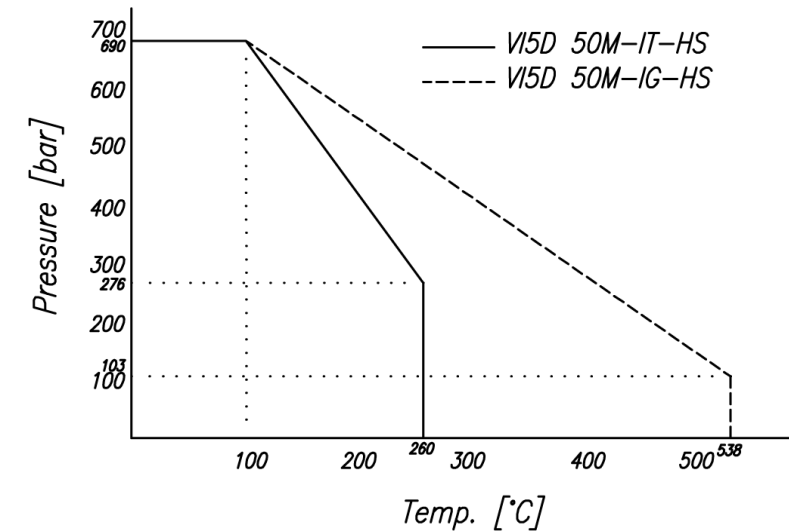

VI5D DOUBLE BLOCK & BLEED INTEGRAL VALVE

NOTES:
ALL DIMENSIONS ARE IN [MM]
ORIFICE: \varnothing 5 mm
(*) PLUGS: Same material as the body.